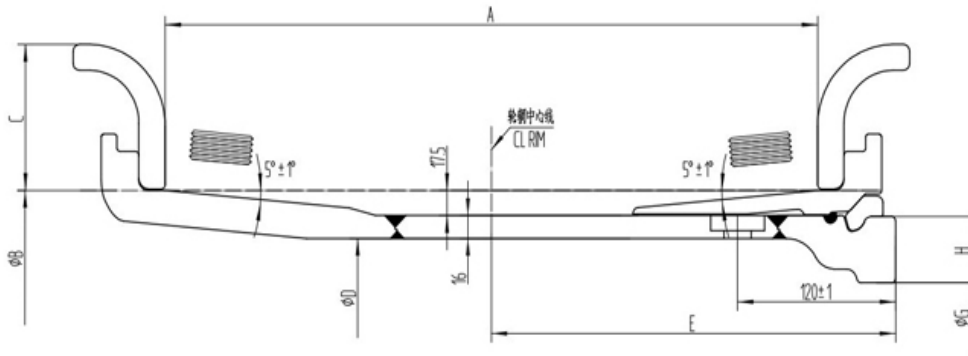

Wheel size	Recommend Tire size	Specification(mm)								Weight(KGS)	Spare Parts NO.			
		A	B	C	D	E	F	G	H		Rim	Side ring		Lock ring
33x13.00/2.5	18.00-33	330.2	838.2	63.5	777.2	220.4	90.6	768	35.1	251	V	SR2533	BS33EV	LR33EV
33x22.00/4.0	27.00-33	558.8	838.2	101.6	777.2	334.7	90.6	768	35.1	301	V	SR4033	BS33EV	LR33EV
33x28.00/3.5	35/65-33	711.2	838.2	88.9	777.2	410.9	90.6	768	35.1	327	V	SR3533	BS33EV	LR33EV
33x28.00/4.0	33.5-33	711.2	838.2	101.6	777.2	410.9	90.6	768	35.1	385	V	SR4033	BS33EV	LR33EV
35x15.00/3.0	21.00-35	381	889	76.2	828	245.8	90.6	818.8	35.1	292	V	SR3035	BS35EV	LR35EV
35x17.00/3.5	24.00-35	431.8	889	88.9	828	271.2	90.6	818.8	36.1	323	V	SR3535	BS35EV	LR35EV
35x27.00/3.5	33.25-35	685.6	889	88.9	828	398.1	90.6	818.8	36.1	528	V	SR3535	BS35EV	LR35EV
35x31.00/4.0	37.25-35	787.4	889	101.6	828	449	90.6	818.8	36.1	569	V	SR4035	BS35EV	LR35EV
39x28.00/4.0	33.5-39	711.2	990.6	101.6	929.6	410.9	90.6	920.4	36.1	493	V	SR4039	BS39EV	LR39EV
39x32.00/4.0	40/65-39	812.8	990.6	101.6	929.6	461.7	90.6	920.4	36.1	529	V	SR4039	BS39EV	LR39EV
39x32.00/4.5	41.25/70-39	812.8	990.6	114.3	929.6	461.7	90.6	920.4	36.1	562	V	SR4539	BS39EV	LR39EV
45x36.00/4.5	45/65-45	914.4	1143	114.3	1082	512.5	90.6	1020	36.1	739	V	SR4545	BS45EV	LR45EV
49x15.00/3.0	21-49	381	1245	76.2	1184	245.8	90.6	1174	36.1	457	V	SR3049	BS49EV	LR49EV
49x17.00/3.5	24-40	431.8	1245	88.9	1184	271.2	90.6	1174	36.1	489	V	SR3549	BS49EV	LR49EV
49x19.50/4.0	27.00-49	495.3	1245	101.6	1184	303	90.6	1174	36.1	537	V	SR4049	BS49EV	LR49EV
49x22.00/3.5	31/80-49	558.8	1245	114.3	1184	334.7	90.6	1174	36.1	553	V	SR4049	BS49EV	LR49EV