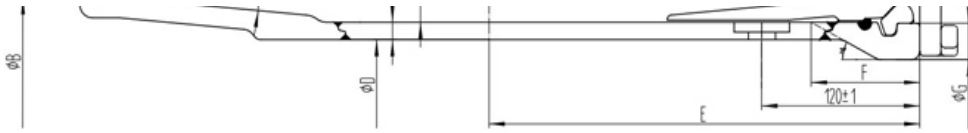

Wheel size	Recommend Tire size	Specification(mm)								Weight(KGS)	Spare Parts NO.			
		A	B	C	D	E	F	G	H		Rim	Side ring		Lock ring
33x13.00/2.5	18.00-33	330.2	838.2	63.5	777.2	220.4	90.6	768	35.1	251	V	SR2533	BS33EV	LR33EV
33x22.00/4.0	27.00-33	558.8	838.2	101.6	777.2	334.7	90.6	768	35.1	301	V	SR4033	BS33EV	LR33EV
33x28.00/3.5	35/65-33	711.2	838.2	88.9	777.2	410.9	90.6	768	35.1	327	V	SR3533	BS33EV	LR33EV
33x28.00/4.0	33.5-33	711.2	838.2	101.6	777.2	410.9	90.6	768	35.1	385	V	SR4033	BS33EV	LR33EV
35x15.00/3.0	21.00-35	381	889	76.2	828	245.8	90.6	818.8	35.1	292	V	SR3035	BS35EV	LR35EV
35x17.00/3.5	24.00-35	431.8	889	88.9	828	271.2	90.6	818.8	36.1	323	V	SR3535	BS35EV	LR35EV
35x27.00/3.5	33.25-35	685.6	889	88.9	828	398.1	90.6	818.8	36.1	528	V	SR3535	BS35EV	LR35EV
35x31.00/4.0	37.25-35	787.4	889	101.6	828	449	90.6	818.8	36.1	569	V	SR4035	BS35EV	LR35EV
39x28.00/4.0	33.5-39	711.2	990.6	101.6	929.6	410.9	90.6	920.4	36.1	493	V	SR4039	BS39EV	LR39EV
39x32.00/4.0	40/65-39	812.8	990.6	101.6	929.6	461.7	90.6	920.4	36.1	529	V	SR4039	BS39EV	LR39EV
39x32.00/4.5	41.25/70-39	812.8	990.6	114.3	929.6	461.7	90.6	920.4	36.1	562	V	SR4539	BS39EV	LR39EV
45x36.00/4.5	45/65-45	914.4	1143	114.3	1082	512.5	90.6	1020	36.1	739	V	SR4545	BS45EV	LR45EV
49x15.00/3.0	21-49	381	1245	76.2	1184	245.8	90.6	1174	36.1	457	V	SR3049	BS49EV	LR49EV
49x17.00/3.5	24-40	431.8	1245	88.9	1184	271.2	90.6	1174	36.1	489	V	SR3549	BS49EV	LR49EV
49x19.50/4.0	27.00-49	495.3	1245	101.6	1184	303	90.6	1174	36.1	537	V	SR4049	BS49EV	LR49EV
49x22.00/3.5	31/80-49	558.8	1245	114.3	1184	334.7	90.6	1174	36.1	553	V	SR4049	BS49EV	LR49EV