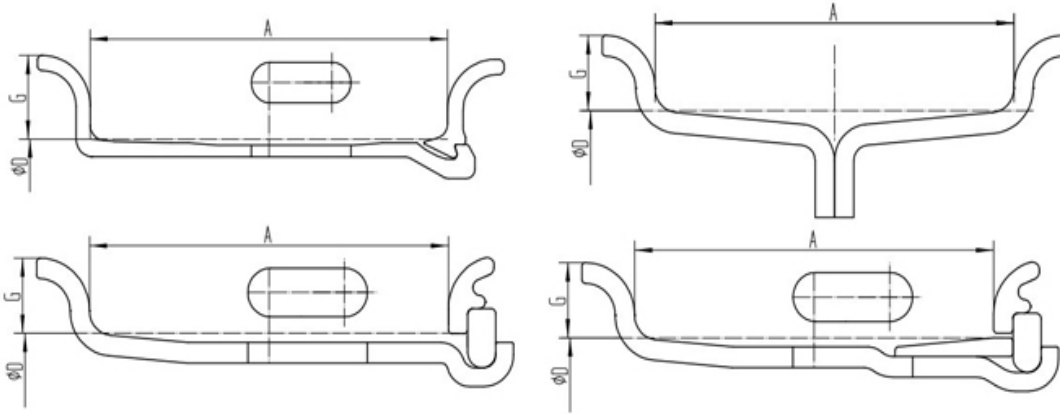

FORKLIFT WHEEL

NO.	WHEEL SIZE	Recommend Tire size	RIM type	PHOTOS
25x 10.00/1.5	3.00D-8	4.00-8	SPLIT WHEEL	
2	3.00D-8	15*4 1/2-8	3PCS	
3	3.00D-8	15*4 1/2-8	4PCS	
4	17.5-25	18*7-8	SPLIT WHEEL	
5	4.33R-8	18*7-8	3PCS	
6	4.00E-09	6.00-9	SPLIT WHEEL	
7	4.00E-09	6.00-9	3PCS	
8	4.00E-09	6.00-9	4PCS	
9	5.00F-10	6.50-10	SPLIT WHEEL	
10	5.00F-10	6.50-10	3PCS	
11	5.00F-10	6.50-10	4PCS	
12	5.00S-12	7.00-12	SPLIT WHEEL	
13	6.00E-09	21*8-9	3PCS	
14	5.50F-15	7.00-15	2PCS	
15	6.50-15	8.25-15	2PCS	
16	7.00T-15	28*9-15	2PCS	
17	7.50V-15	10.00-15	2PCS	
18	8.00V-15	300-15	2PCS	
19	6.00G-16	7.50-16	2PCS	
20	5.50F-16	7.00-16	2PCS	
21	6.50-16	8.25-16	2PCS	
22	7.00T-16	9.00-16	2PCS	
23	6.50-20	8.25-20	2PCS	
24	7.00T-20	9.00-20	2PCS