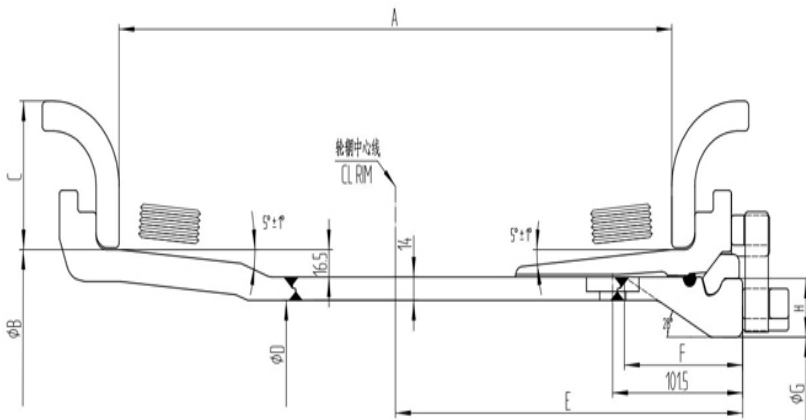

25x25.00/3.5	29.5-25	635	635	88.9	574.6	363.8	82.7	546	27	243	JJ2525003505E M	SR3525	BS25EML0 1	LR25EM
25x24.00/3.0	30/65-25	610	635	76.2	574.6	352.7	82.7	546	27	234	JJ2524003005E M	SR3025	BS25EML0 1	LR25EM
29x17.00/3.5	24.00-29	431.8	736.6	88.9	676.2	263.6	82.7	647.6	27	255	JJ2917003505E M	SR3529	BS29EML0 1	LR29EM
29x22.00/3.0	26.50-29	558.8	736.6	76.2	676.2	327.1	82.7	647.6	27	273	JJ2922003005E M	SR3029	BS29EML0 1	LR29EM
33x13.00/2.5	18.00-33	330.2	838.2	62.5	777.8	212.8	82.7	803.2	27	225	JJ3313002505E M	SR2533	BS33EML0 1	LR33EM
33x17.00/3.5	24.00-33	431.8	838.2	88.9	777.8	263.6	82.7	803.2	27	283	JJ3317003505E M	SR3533	BS33EML0 1	LR33EM
33x28.00/3.5	35/65-33	711.2	838.2	88.9	777.8	403.3	82.7	803.2	27	347	JJ3328003505E M	SR3533	BS33EML0 1	LR33EM
35x15.00/3.0	18.00-35	381	889	76.2	828.6	238.2	82.7	854	27	276	JJ3513003005E M	SR3035	BS35EML0 1	LR35EM