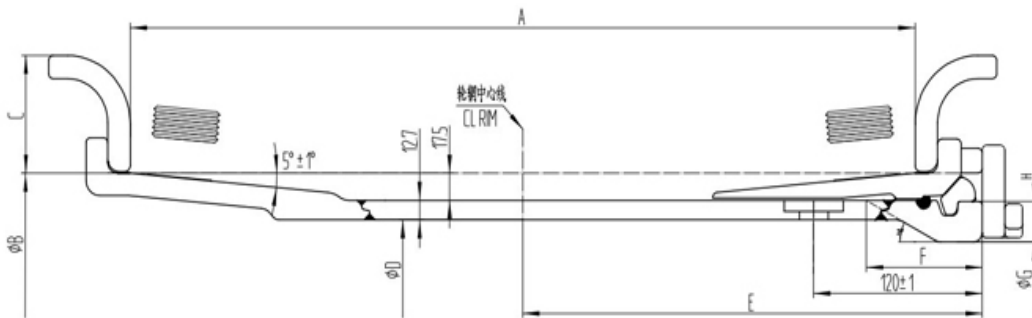

Wheel size	Recommend Tire size	Specification(mm)								Weight(KGS)	Spare Parts NO.			
		A	B	C	D	E	F	G	H		Rim	Side ring	Lock ring	
25x13.00/2.5	18.00-25	330.2	635	63.5	574.6	211.4	82.7	546	27	178	JJ2513002505E M	SR2525	BS25EML0 1	LR25EM
25x15.00/3.0	21.00-25	381	635	76.2	574.6	236.5	82.7	546	27	195	JJ2515003006E M	SR3025	BS25EML0 1	LR25EM
25x22.00/3.0	26.5-25	558.8	635	76.2	574.6	328.6	82.7	546	27	223	JJ2522003005E M	SR3025	BS25EML0 1	LR25EM