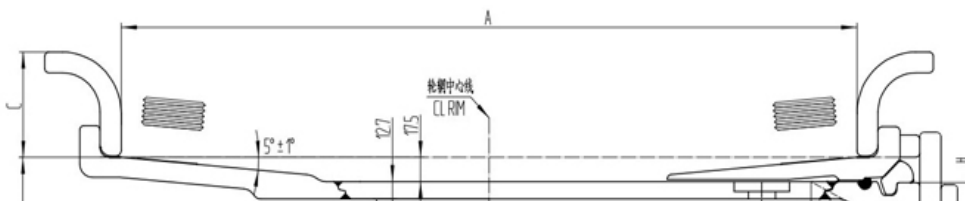

Wheel size	Recommend Tire size	Specification(mm)								Weight(KGS)	Spare Parts NO.			
		A	B	C	D	E	F	G	H		Rim	Side ring	Lock ring	
35x17.00/3.5	21.00-35	431.8	889	88.9	828.6	263.6	82.7	854	27	309	JJ3517003505E M	SR3535	BS35EML0 1	LR35EM
29x17.00/3.5	24.00-29	431.8	736.6	88.9	676.2	261.9	90.6	631.8	35.1	256	JJ2917003505E M	SR3529	BS29EML0 1	LR29EM
29x22.00/3.0	26.50-29	558.8	736.6	76.2	676.2	328.6	90.6	631.8	35.1	273	JJ2922003005E M	SR3029	BS29EML0 1	LR29EM
29x24.00/3.0	30/65-29	609.6	736.6	76.2	676.2	355.2	90.6	631.8	35.1	289	JJ2924003005E M	SR3029	BS29EML0 1	LR29EM
29x24.00/3.5	26.5-29	609.6	736.6	88.9	676.2	355.2	90.6	631.8	35.1	204	JJ2924003505E M	SR3529	BS29EML0 1	LR29EM
29x25.00/3.5	29.5-29	635	736.6	88.9	676.2	363.5	90.6	631.8	35.1	301	JJ2925003505E M	SR3529	BS29EML0 1	LR29EM
33x13.00/2.5	18.00-33	330.2	838.2	62.5	777.8	205.6	90.6	733.4	35.1	253	JJ3313002505E M	SR2533	BS33EML0 1	LR33EM
33x17.00/3.5	24.00-33	431.8	838.2	88.9	777.8	261.9	90.6	733.4	35.1	282	JJ3317003505E M	SR3533	BS33EML0 1	LR33EM
33x28.00/3.5	35/65-33	711.2	838.2	88.9	777.8	405.7	90.6	733.4	35.1	328	JJ3328003505E M	SR3533	BS33EML0 1	LR33EM
35x15.00/3.0	18.00-35	381	889	76.2	828.6	236.5	90.6	784.2	35.1	292	JJ3513003005E M	SR3035	BS35EML0 1	LR35EM
35x17.00/3.5	21.00-35	431.8	889	88.9	828.6	261.9	90.6	784.2	35.1	323	JJ3517003505E M	SR3535	BS35EML0 1	LR35EM