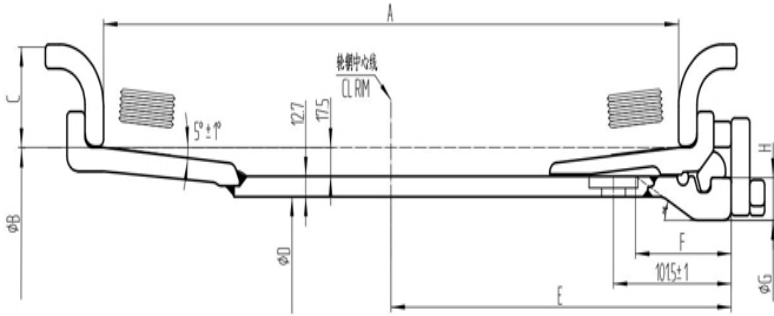

Steel Rim Catalogue (V1.5)
Guangzhou Qiyu Auto Parts Co.,Ltd
A Subsidiary of Galaxy Industry Germany Holdings
www.galaauto.com

5PCS TUBELESS STEEL RIM

Wheel size	Recommend Tire size	Specification(mm)								Weight(KGS)	Spare Parts NO.			
		A	B	C	D	E	F	G	H		Rim	Side ring	Lock ring	
25x10.00/1.5	14.00-25	254	635	38.1	574.6	173.3	82.7	546	27	125	JJ2510001505E M	SR1525EM	BS25EMS 01	LR25EM
25x11.25/2.0	16.00-25	285.8	635	50.8	574.6	185.7	82.7	546	27	136	JJ2511252005E M	SR2025EM	BS25EMS 01	LR25EM
25x13.00/2.5	18.00-25	330.2	635	63.5	574.6	211.4	82.7	546	27	166	JJ2513002505E M	SR2525EM	BS25EMS 01	LR25EM
25x14.00/1.5	17.5-25	356	635	38.1	574.6	224.1	82.7	546	27	153	JJ2514001505E M	SR2155EM	BS25EMS 01	LR25EM
25x15.00/3.0	21.00-25	381	635	76.2	574.6	236.5	82.7	546	27	188	JJ2515003005E M	SR3025EM	BS25EMS 01	LR25EM
25x17.00/2.0	20.5-25	431.8	635	50.8	574.6	262	82.7	546	27	167	JJ2517002005E M	SR2025EM	BS25EMS 01	LR25EM
25x19.50/2.5	23.5-25	495.3	635	63.5	574.6	293	82.7	546	27	195	JJ2519502505E M	SR2025EM	BS25EMS 01	LR25EM
33x13.00/2.5	18.00-33	330.2	838.2	63.5	574.6	211.4	82.7	749.2	27	223	JJ3313002505E M	SR2533EM	BS33EMS 01	LR33EM